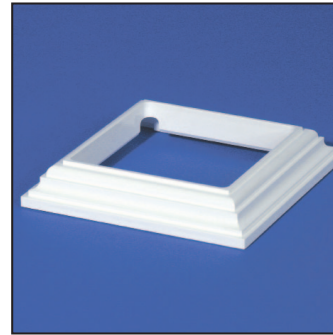

Posts:																
Color:	White		Adobe		Tan		Qty:			Size:	4"		5"		6"	

Brackets:																
Color:	White		Adobe		Tan		Qty:			Style:	Angle		Straight		Stair	

Internal

External

New England

Dome

Teardrop

Gothic

Post Caps:																
Internal		External		New England		Dome		Teardrop		Gothic						
Color:	White		Adobe		Tan		Qty:			Size:	4"		5"		6"	

2 Piece

4 Piece

Federation

Grand

Post Skirts:															
2 Piece		4 Piece		Federation		Grand									
Color:	White		Adobe		Tan		Qty:			Size:	4"		5"		6"

Belly

Colonial

Teardrop

Fluted

Spindles:														
Belly		Collonial		Teardrop		Fluted								
Color:	White		Adobe		Tan		Qty:		Size:	1" x 1"		1 1/2" x 1 1/2"		7/8" x 1 1/2"
Length Sizes:			8"		12"		32"		34"		36.5"		Custom	