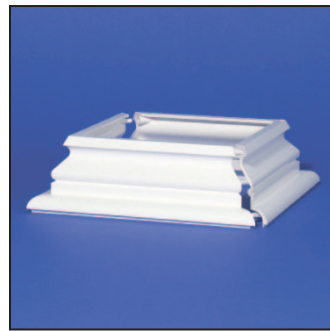

4 Piece

Post Skirts:															
2 Piece		4 Piece		Federation		Grand									
Color:	White		Adobe		Tan		Qty:			Size:	4"		5"		6"

Spindles:														
Belly		Collonial		Teardrop		Fluted								
Color:	White		Adobe		Tan		Qty:		Size:	1" x 1"		1 1/2" x 1 1/2"		7/8" x 1 1/2"
Length Sizes:			8"		12"		32"		34"		36.5"		Custom