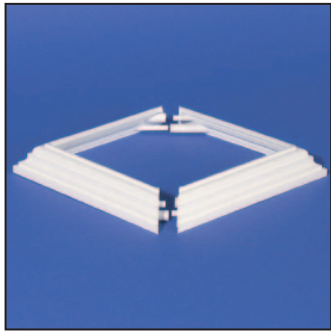

STANDARD RAIL HEIGHT IS 35 7/8" - PLEASE NOTE IF DIFFERENT HEIGHT IS REQUIRED

(Please specify if stair section is required. If so 6" will be added to length to accommodate for rise/run.)

Place an 'x' on the box to the right to which color and size you want.

Posts:																
Color:	White		Adobe		Tan		Qty:			Size:	4"		5"		6"	

Brackets:																
Color:	White		Adobe		Tan		Qty:			Style:	Angle		Straight		Stair	

Internal

External

New England

Dome

Teardrop

Gothic

Post Caps:																
Internal		External		New England		Dome		Teardrop		Gothic						
Color:	White		Adobe		Tan		Qty:			Size:	4"		5"		6"	

2 Piece

4 Piece

Federation

Grand

Post Skirts:															
2 Piece		4 Piece		Federation		Grand									
Color:	White		Adobe		Tan		Qty:			Size:	4"		5"		6"

Belly

Colonial

Teardrop

Fluted

Spindles:														
Belly		Collonial		Teardrop		Fluted								
Color:	White		Adobe		Tan		Qty:		Size:	1" x 1"		1 1/2" x 1 1/2"		7/8" x 1 1/2"
Length Sizes:			8"		12"		32"		34"		36.5"		Custom	