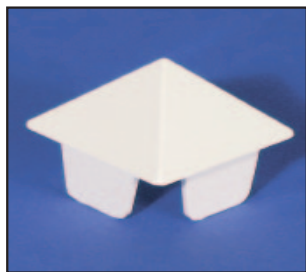

STANDARD RAIL HEIGHT IS 35 7/8" - PLEASE NOTE IF DIFFERENT HEIGHT IS REQUIRED

(Please specify if stair section is required. If so 6" will be added to length to accommodate for rise/run.)

Place an 'x' on the box to the right to which color and size you want.

Posts:																
Color:	White		Adobe		Tan		Qty:			Size:	4"		5"		6"	

Brackets:																
Color:	White		Adobe		Tan		Qty:			Style:	Angle		Straight		Stair	

Internal

External

New England

Dome

Teardrop