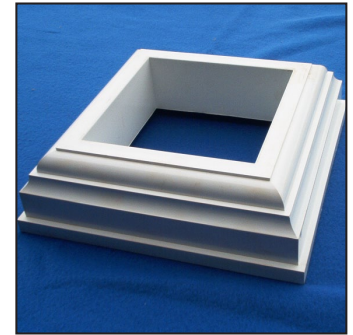

STANDARD RAIL HEIGHT IS 35 7/8" - PLEASE NOTE IF DIFFERENT HEIGHT IS REQUIRED

(Please specify if stair section is required. If so 6" will be added to length to accommodate for rise/run.)

Place an 'x' on the box to the right to which color and size you want.

Posts:																
Color:	White		Adobe		Tan		Qty:			Size:	4"		5"		6"	

Brackets:																
Color:	White		Adobe		Tan		Qty:			Style:	Angle		Straight		Stair	

Internal

External

New England

Dome

Teardrop

Gothic

Post Caps:																
Internal		External		New England		Dome		Teardrop		Gothic						
Color:	White		Adobe		Tan		Qty:			Size:	4"		5"		6"	

2 Piece

4 Piece

Federation

Grand

Post Skirts:															
2 Piece		4 Piece		Federation		Grand									
Color:	White		Adobe		Tan		Qty:			Size:	4"		5"		6"

Belly

Colonial

Teardrop

Fluted

Spindles:														
Belly		Collonial		Teardrop		Fluted								
Color:	White		Adobe		Tan		Qty:		Size:	1" x 1"		1 1/2" x 1 1/2"		7/8" x 1 1/2"
Length Sizes:			8"		12"		32"		34"		36.5"		Custom	